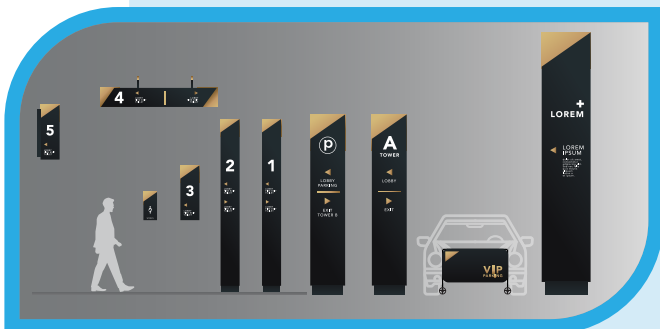

Both interior and exterior signs, raised lettering, lightboxes, neon signage, acrylic signage, bespoke features. whatever you are looking for we will have the signage solution for you.

Our accurate and high-quality printer, with stunning full colour capabilities, ensures we can make an impact whatever signage you require. From full shop front signage, window graphics, etched glass, one-way window graphics, A-Boards, pavement signs to displays and advertising boards, we can cater for your project.

“

Make a big impact where it counts with your signage!

Effective exterior signage can be crucial in a highly-competitive business world. It is often the key to maximising a location and helping your company to 'stand out from the crowd.' Expertly designed and manufactured signage promotes your business to a wide audience. Tough, durable exterior signs that can be guaranteed UV-resistant or even graffiti-proof are functional but can also be an expression of your company's identity.

Simple yet effective directional signage is a vital component of good customer service. From fascias – perhaps incorporating illuminated lettering – through to 'A' boards, spinning signs, swing signs and plaques, Universal Graphix offers a range of signage solutions to meet your every need.

Quality interior sign systems also create the right impression on customers and visitors, whether the signs are purely functional or whether they are making a statement about the nature of your business. Cost-effective promotional signage can not only generate brand awareness, it can also generate sales. Point-of-sale display material can draw attention to specific promotions or special offers and with up to 70% of all purchase decisions being taken within the retail location, a customer-friendly environment is essential.